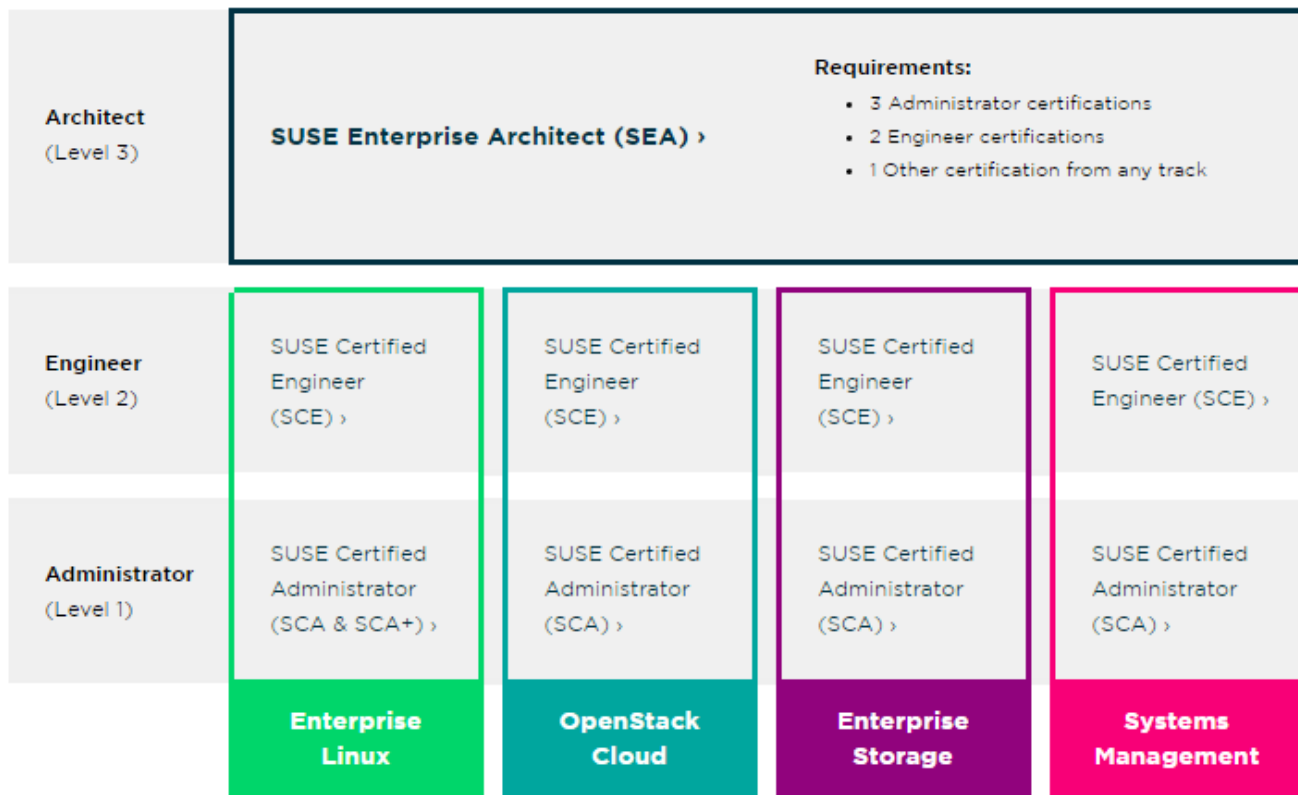

Jak to wyglądało jeszcze 5 lat temu i dawniej?

- kilka egzaminów miesięcznie

Egzaminy i certyfikacje SUSE

Administrator

- **SUSE Certified Administrator (SCA)**
 - in Enterprise Linux (v15, v12, v11)
 - SCA+ in SUSE Linux Enterprise Server 12 for SAP Applications
 - in OpenStack Cloud
 - in Enterprise Storage (v5)
 - in Systems Management (v3.1)

OpenStack
Cloud

**Certified
Administrator**

Enterprise
Linux

**Certified
Administrator**

Enterprise
Storage

**Certified
Administrator**

Systems
Management

**Certified
Administrator**